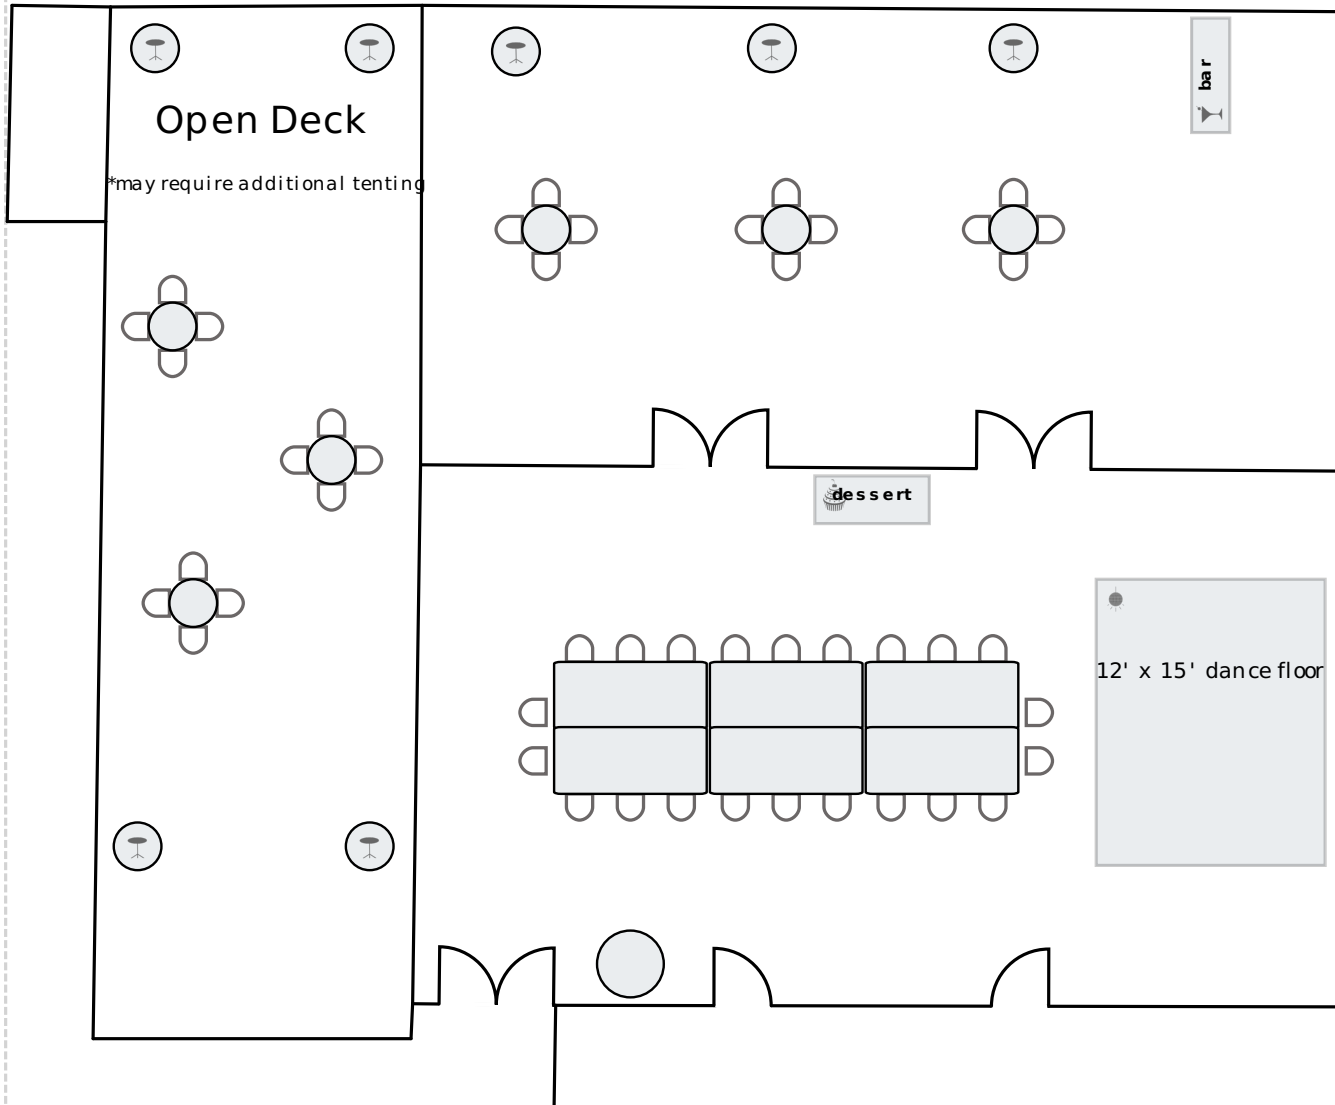

Puget Sound

Wedding Kings Table
Capacity: 22

Sample layout.
Custom layout available upon request.